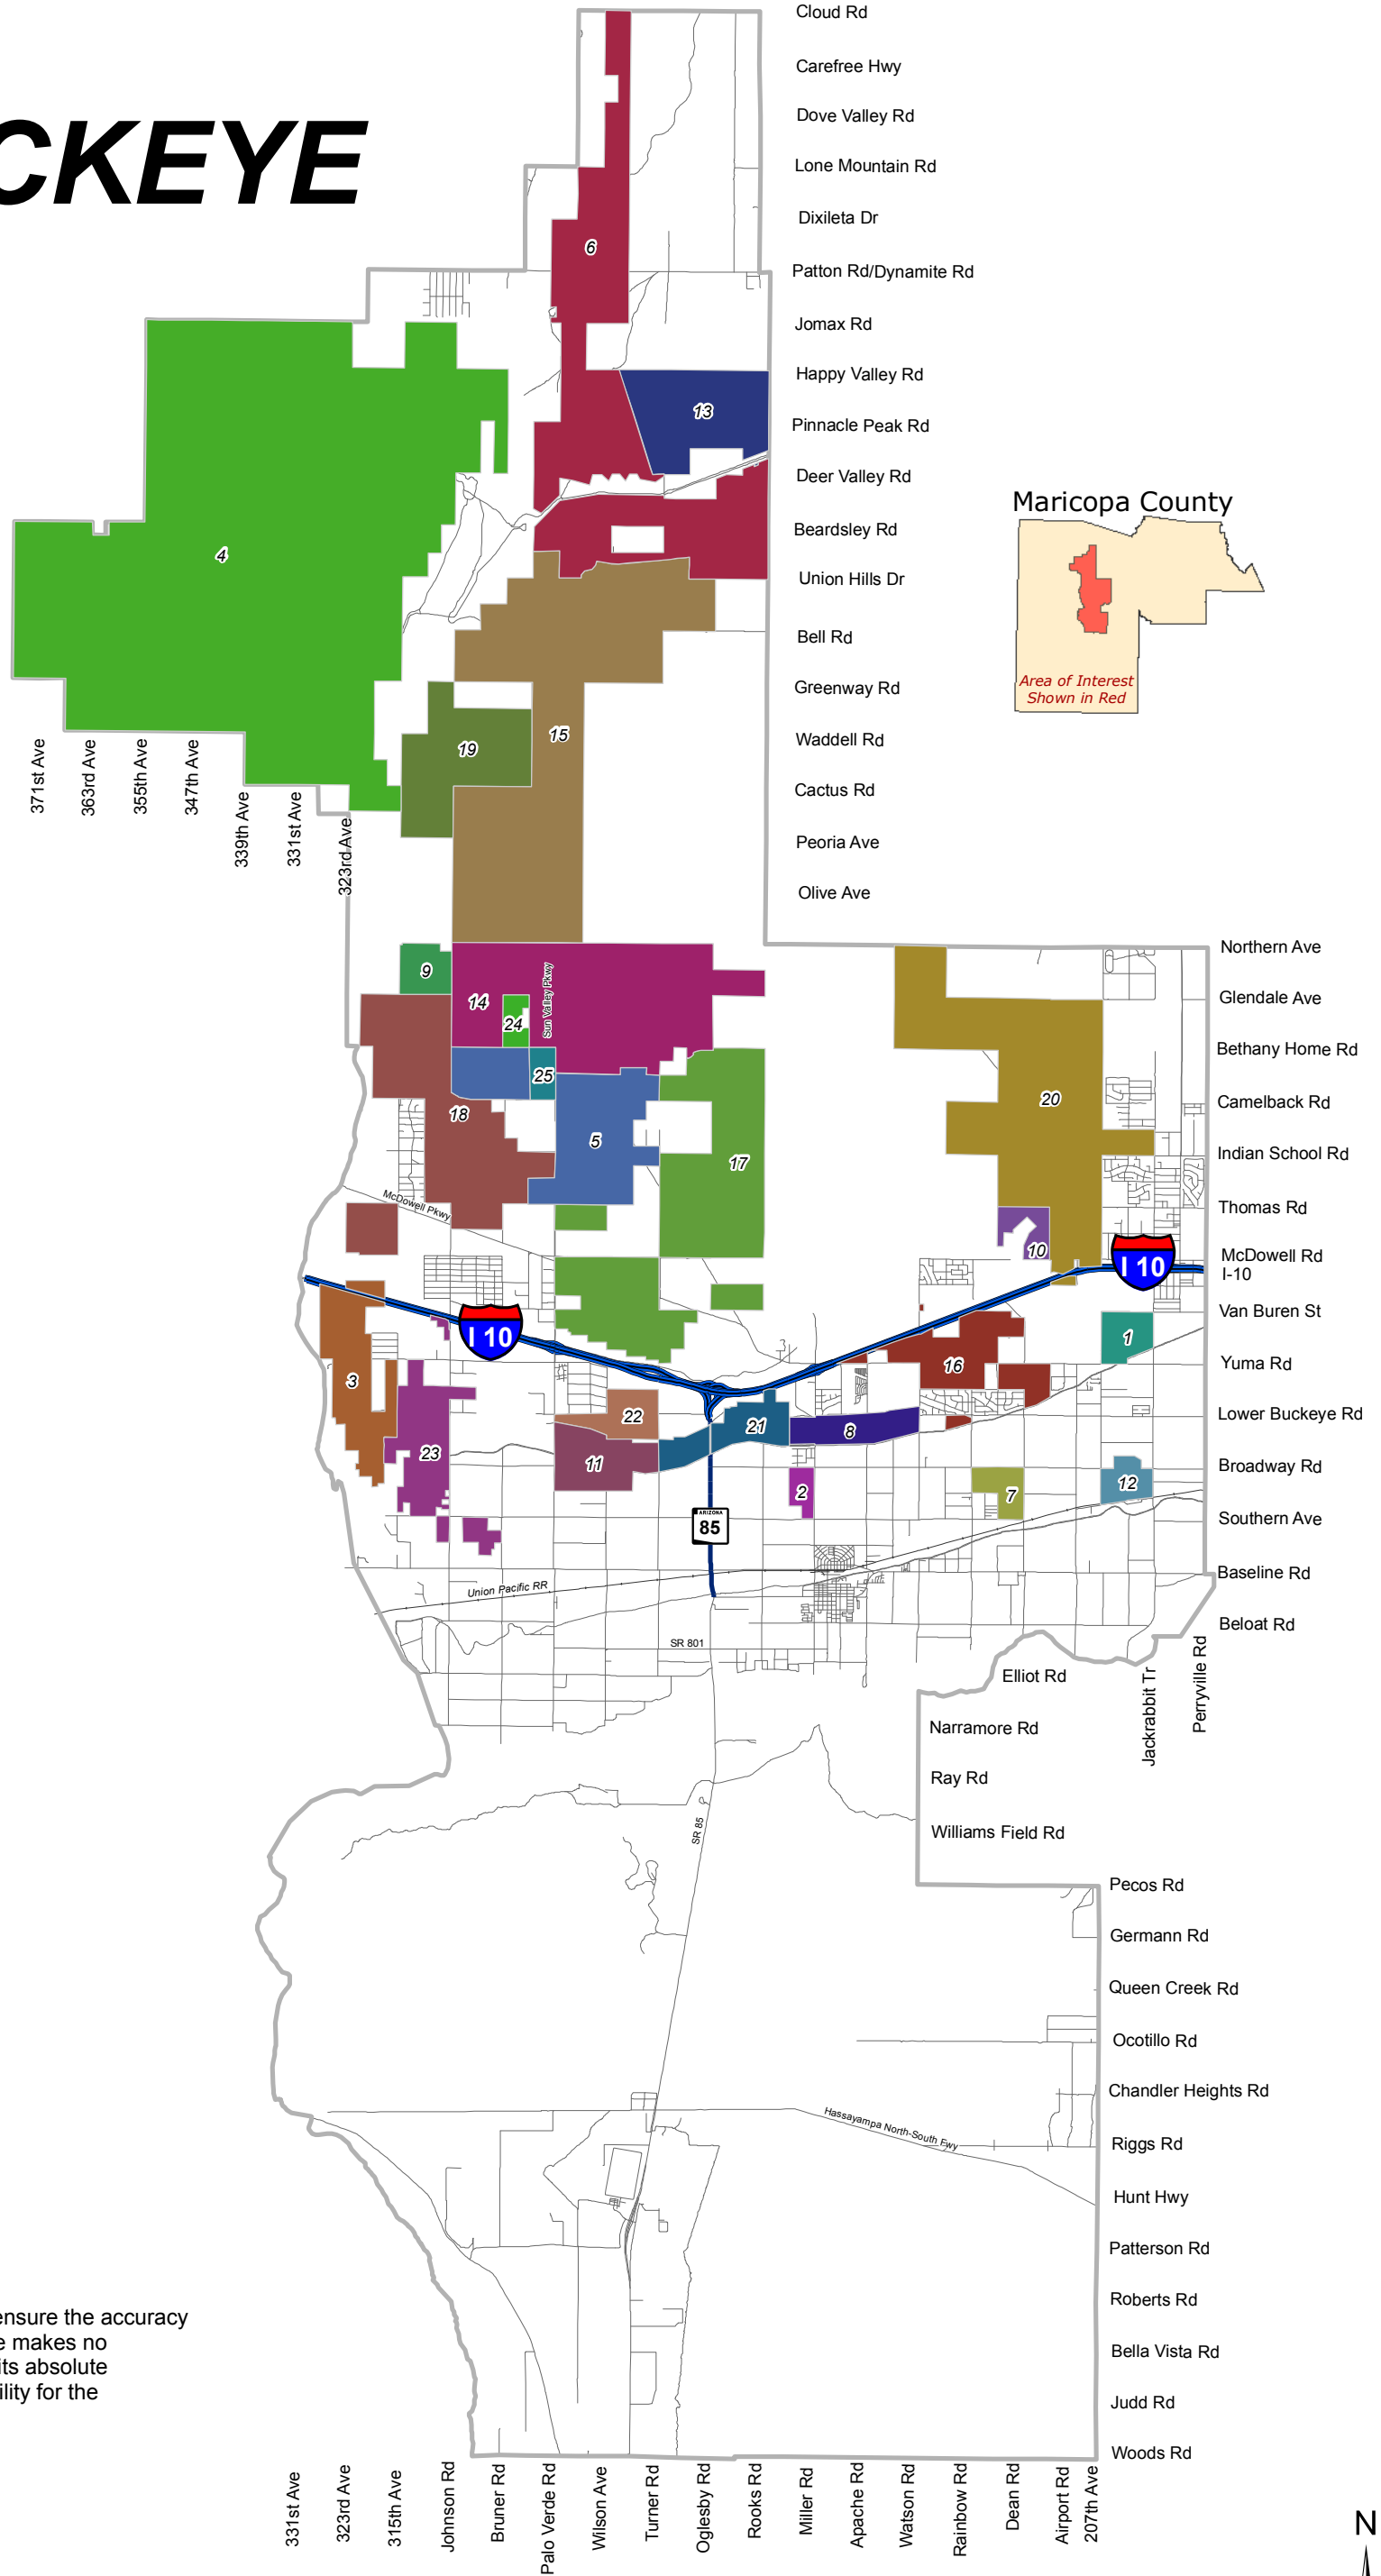

City of **BUCKEYE**

- 1 Blue Horizons
- 2 Copper Falls
- 3 Desert Creek
- 4 Douglas Ranch
- 5 Elianto
- 6 Festival Ranch
- 7 Henry Park
- 8 Monte Verde
- 9 Montiere
- 10 Sienna Hills
- 11 Silver Rock
- 12 Southwest Ranch
- 13 Spurlock Ranch
- 14 Sun Valley South
- 15 Sun Valley
- 16 Sundance
- 17 Tartesso
- 18 Tartesso West
- 19 Trillium West
- 20 Verrado
- 21 Westpark
- 22 Westwind
- 23 Cipriani
- 24 Valle Del Rio
- 25 Valle Del Sol

Notes:

While every effort has been made to ensure the accuracy of this information, the City of Buckeye makes no warranty, expressed or implied, as to its absolute accuracy and expressly disclaims liability for the accuracy thereof.